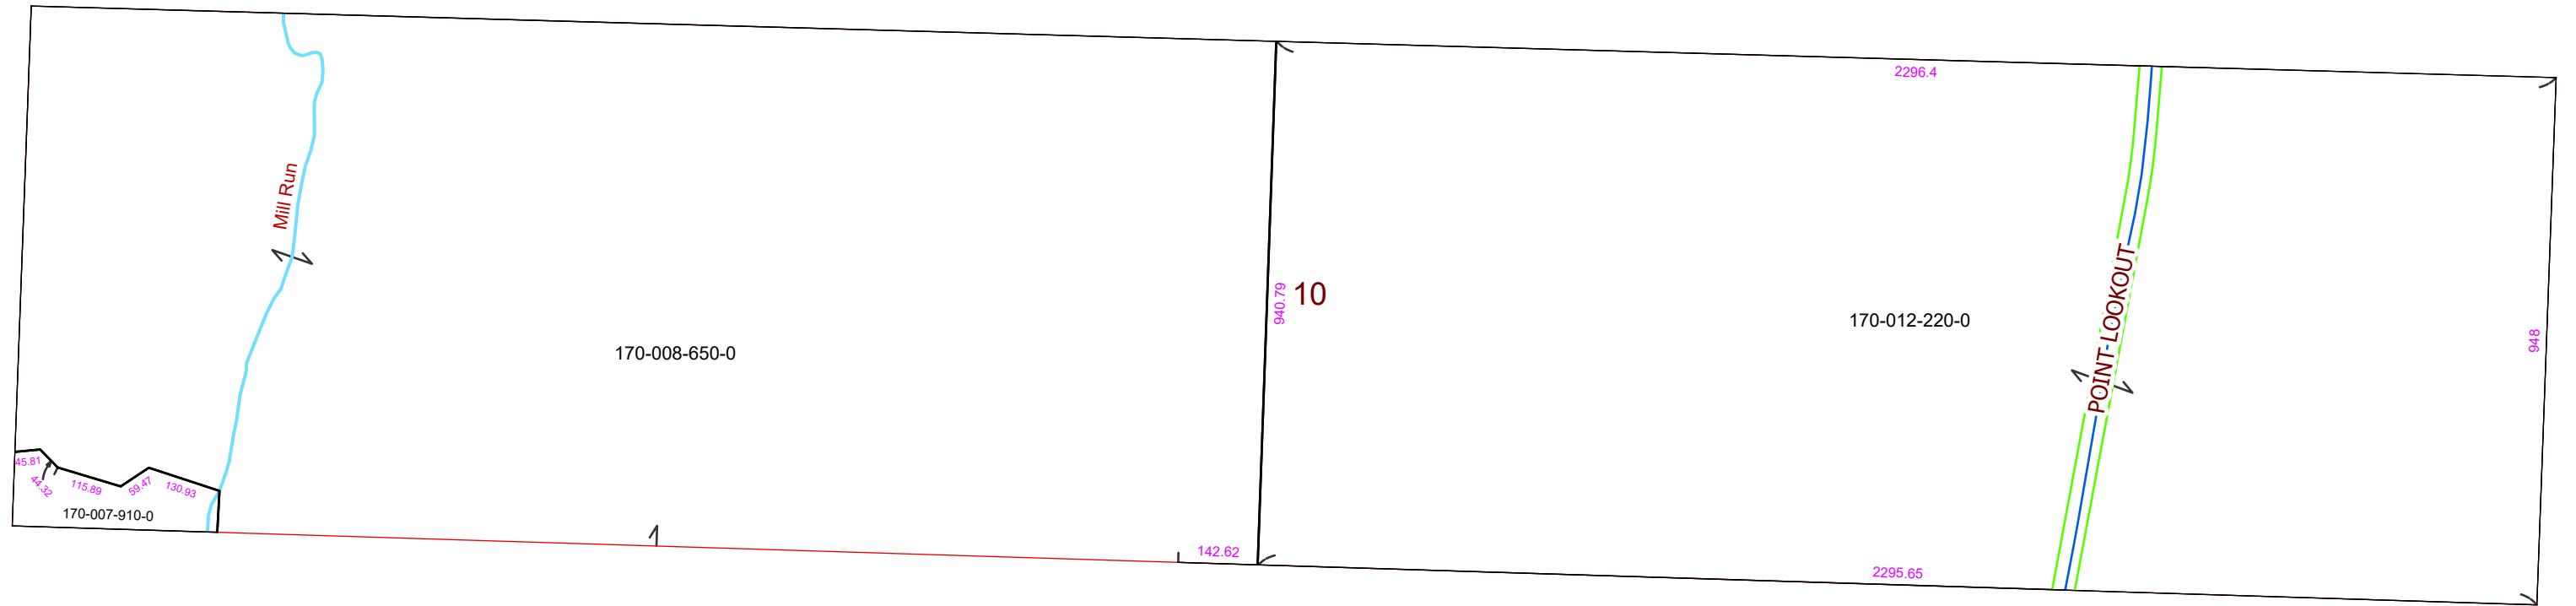

MORGAN COUNTY, OHIO

WINDSOR TWP. FRAC. 10, T-9, R-11, U.S. LOTS

PIN	Owner	LegalDescr	VOL	PAGE	Acres
170-008-650-0	HUNLEY MARTHA DARLENE & JEFFREY A	R11 T09 S00 FR 9-10	OR211	1203	80
170-012-220-0	KIMBERLING TONI	R11 T09 S00 FR 10	OR233	4804	50
170-007-910-0	SCHULTZ WILLIAM L & BETTY JANE	R11 T09 S00 FR 10	OR111	370	3.5

Boundaries

Type	Color
County	Black
Hidden	Grey
Hydro	Blue
Parcel	Black
ROW	Green
Section	Red
Lot	Orange
..... <all other values>

08/10/2020